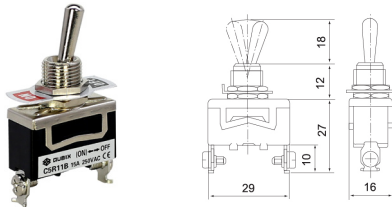

C511B

C512B

C513B

C521B

C522B

C523B

C5R11B

C5R12B

C5R13B

C5R21B

C5R22B

C5R23B

COW (Rainproof cap)

Toggle Switch

รุ่น (Model)	Pole	ขั้ว	Rated Current / Voltage	Kind of operation	Contact type	Terminal type
C511B	1P	2	15A / 250V	ON - OFF	Go - on	Screw type
C512B	1P	3	15A / 250V	ON - ON		
C513B	1P	3	15A / 250V	ON - OFF - ON		
C521B	2P	4	15A / 250V	ON - OFF		
C522B	2P	6	15A / 250V	ON - ON		
C523B	2P	6	15A / 250V	ON - OFF - ON		
C5R11B	1P	2	15A / 250V	ON - OFF	Spring return	
C5R12B	1P	3	15A / 250V	ON - ON		
C5R13B	1P	3	15A / 250V	ON - OFF - ON		
C5R21B	2P	4	15A / 250V	ON - OFF		
C5R22B	2P	6	15A / 250V	ON - ON		
C5R23B	2P	6	15A / 250V	ON - OFF - ON		
COW	Rainproof cap					