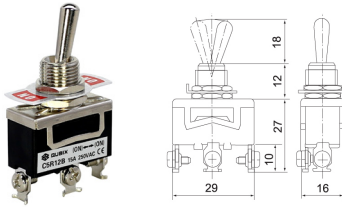

C511B

C512B

C513B

C521B

C522B

C523B

C5R11B

C5R12B

C5R13B

C5R21B

C5R22B

C5R23B

COW (Rainproof cap)

Toggle Switch

รุ่น (Model)	Pole	ขั้ว	Rated Current / Voltage	Kind of operation	Contact type	Terminal type
C511B	1P	2	15A / 250V	ON - OFF	Go - on	Screw type
C512B	1P	3	15A / 250V	ON - ON		
C513B	1P	3	15A / 250V	ON - OFF - ON		
C521B	2P	4	15A / 250V	ON - OFF		
C522B	2P	6	15A / 250V	ON - ON		
C523B	2P	6	15A / 250V	ON - OFF - ON		
C5R11B	1P	2	15A / 250V	ON - OFF	Spring return	
C5R12B	1P	3	15A / 250V	ON - ON		
C5R13B	1P	3	15A / 250V	ON - OFF - ON		
C5R21B	2P	4	15A / 250V	ON - OFF		
C5R22B	2P	6	15A / 250V	ON - ON		
C5R23B	2P	6	15A / 250V	ON - OFF - ON		
COW	Rainproof cap					