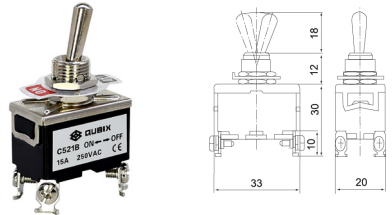

C511B

C512B

C513B

C521B

C522B

C523B

C5R11B

C5R12B

C5R13B

C5R21B

C5R22B

C5R23B

COW (Rainproof cap)

Toggle Switch

รุ่น (Model)	Pole	ขั้ว	Rated Current / Voltage	Kind of operation	Contact type	Terminal type
C511B	1P	2	15A / 250V	ON - OFF	Go - on	Screw type
C512B	1P	3	15A / 250V	ON - ON		
C513B	1P	3	15A / 250V	ON - OFF - ON		
C521B	2P	4	15A / 250V	ON - OFF		
C522B	2P	6	15A / 250V	ON - ON		
C523B	2P	6	15A / 250V	ON - OFF - ON		
C5R11B	1P	2	15A / 250V	ON - OFF	Spring return	
C5R12B	1P	3	15A / 250V	ON - ON		
C5R13B	1P	3	15A / 250V	ON - OFF - ON		
C5R21B	2P	4	15A / 250V	ON - OFF		
C5R22B	2P	6	15A / 250V	ON - ON		
C5R23B	2P	6	15A / 250V	ON - OFF - ON		
COW	Rainproof cap					