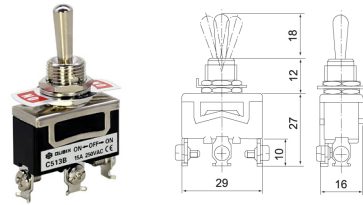

C511B

C512B

C513B

C521B

C522B

C523B

C5R11B

C5R12B

C5R13B

C5R21B

C5R22B

C5R23B

COW (Rainproof cap)

Toggle Switch

รุ่น (Model)	Pole	ขั้ว	Rated Current / Voltage	Kind of operation	Contact type	Terminal type
C511B	1P	2	15A / 250V	ON - OFF	Go - on	Screw type
C512B	1P	3	15A / 250V	ON - ON		
C513B	1P	3	15A / 250V	ON - OFF - ON		
C521B	2P	4	15A / 250V	ON - OFF		
C522B	2P	6	15A / 250V	ON - ON		
C523B	2P	6	15A / 250V	ON - OFF - ON		
C5R11B	1P	2	15A / 250V	ON - OFF	Spring return	
C5R12B	1P	3	15A / 250V	ON - ON		
C5R13B	1P	3	15A / 250V	ON - OFF - ON		
C5R21B	2P	4	15A / 250V	ON - OFF		
C5R22B	2P	6	15A / 250V	ON - ON		
C5R23B	2P	6	15A / 250V	ON - OFF - ON		
COW	Rainproof cap					