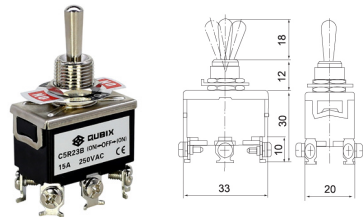

C511B

C512B

C513B

C521B

C522B

C523B

C5R11B

C5R12B

C5R13B

C5R21B

C5R22B

C5R23B

COW (Rainproof cap)

Toggle Switch

รุ่น (Model)	Pole	ขั้ว	Rated Current / Voltage	Kind of operation	Contact type	Terminal type
C511B	1P	2	15A / 250V	ON - OFF	Go - on	Screw type
C512B	1P	3	15A / 250V	ON - ON		
C513B	1P	3	15A / 250V	ON - OFF - ON		
C521B	2P	4	15A / 250V	ON - OFF		
C522B	2P	6	15A / 250V	ON - ON		
C523B	2P	6	15A / 250V	ON - OFF - ON		
C5R11B	1P	2	15A / 250V	ON - OFF	Spring return	
C5R12B	1P	3	15A / 250V	ON - ON		
C5R13B	1P	3	15A / 250V	ON - OFF - ON		
C5R21B	2P	4	15A / 250V	ON - OFF		
C5R22B	2P	6	15A / 250V	ON - ON		
C5R23B	2P	6	15A / 250V	ON - OFF - ON		
COW	Rainproof cap					