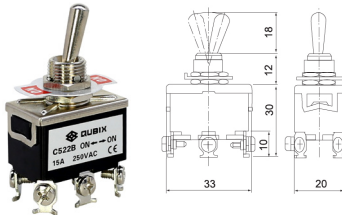

C511B

C512B

C513B

C521B

C522B

C523B

C5R11B

C5R12B

C5R13B

C5R21B

C5R22B

C5R23B

COW (Rainproof cap)

Toggle Switch

รุ่น (Model)	Pole	ขั้ว	Rated Current / Voltage	Kind of operation	Contact type	Terminal type
C511B	1P	2	15A / 250V	ON - OFF	Go - on	Screw type
C512B	1P	3	15A / 250V	ON - ON		
C513B	1P	3	15A / 250V	ON - OFF - ON		
C521B	2P	4	15A / 250V	ON - OFF		
C522B	2P	6	15A / 250V	ON - ON		
C523B	2P	6	15A / 250V	ON - OFF - ON		
C5R11B	1P	2	15A / 250V	ON - OFF	Spring return	
C5R12B	1P	3	15A / 250V	ON - ON		
C5R13B	1P	3	15A / 250V	ON - OFF - ON		
C5R21B	2P	4	15A / 250V	ON - OFF		
C5R22B	2P	6	15A / 250V	ON - ON		
C5R23B	2P	6	15A / 250V	ON - OFF - ON		
COW	Rainproof cap					