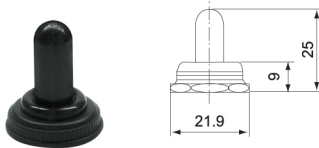

C5R13B

C5R21B

C5R22B

C5R23B

COW (Rainproof cap)

Toggle Switch

รุ่น (Model)	Pole	ขั้ว	Rated Current / Voltage	Kind of operation	Contact type	Terminal type
C511B	1P	2	15A / 250V	ON - OFF	Go - on	Screw type
C512B	1P	3	15A / 250V	ON - ON		
C513B	1P	3	15A / 250V	ON - OFF - ON		
C521B	2P	4	15A / 250V	ON - OFF		
C522B	2P	6	15A / 250V	ON - ON		
C523B	2P	6	15A / 250V	ON - OFF - ON		
C5R11B	1P	2	15A / 250V	ON - OFF	Spring return	
C5R12B	1P	3	15A / 250V	ON - ON		
C5R13B	1P	3	15A / 250V	ON - OFF - ON		
C5R21B	2P	4	15A / 250V	ON - OFF		
C5R22B	2P	6	15A / 250V	ON - ON		
C5R23B	2P	6	15A / 250V	ON - OFF - ON		
COW	Rainproof cap					