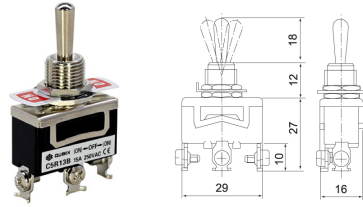

C511B

C512B

C513B

C521B

C522B

C523B

C5R11B

C5R12B

C5R13B

C5R21B

C5R22B

C5R23B

COW (Rainproof cap)

Toggle Switch

รุ่น (Model)	Pole	ขั้ว	Rated Current / Voltage	Kind of operation	Contact type	Terminal type
C511B	1P	2	15A / 250V	ON - OFF	Go - on	Screw type
C512B	1P	3	15A / 250V	ON - ON		
C513B	1P	3	15A / 250V	ON - OFF - ON		
C521B	2P	4	15A / 250V	ON - OFF		
C522B	2P	6	15A / 250V	ON - ON		
C523B	2P	6	15A / 250V	ON - OFF - ON		
C5R11B	1P	2	15A / 250V	ON - OFF	Spring return	
C5R12B	1P	3	15A / 250V	ON - ON		
C5R13B	1P	3	15A / 250V	ON - OFF - ON		
C5R21B	2P	4	15A / 250V	ON - OFF		
C5R22B	2P	6	15A / 250V	ON - ON		
C5R23B	2P	6	15A / 250V	ON - OFF - ON		
COW	Rainproof cap					