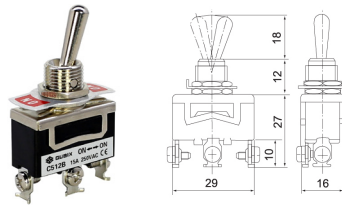

C511B

C512B

C513B

C521B

C522B

C523B

C5R11B

C5R12B

C5R13B

C5R21B

C5R22B

C5R23B

COW (Rainproof cap)

Toggle Switch

รุ่น (Model)	Pole	ขั้ว	Rated Current / Voltage	Kind of operation	Contact type	Terminal type
C511B	1P	2	15A / 250V	ON - OFF	Go - on	Screw type
C512B	1P	3	15A / 250V	ON - ON		
C513B	1P	3	15A / 250V	ON - OFF - ON		
C521B	2P	4	15A / 250V	ON - OFF		
C522B	2P	6	15A / 250V	ON - ON		
C523B	2P	6	15A / 250V	ON - OFF - ON		
C5R11B	1P	2	15A / 250V	ON - OFF	Spring return	
C5R12B	1P	3	15A / 250V	ON - ON		
C5R13B	1P	3	15A / 250V	ON - OFF - ON		
C5R21B	2P	4	15A / 250V	ON - OFF		
C5R22B	2P	6	15A / 250V	ON - ON		
C5R23B	2P	6	15A / 250V	ON - OFF - ON		
COW	Rainproof cap					