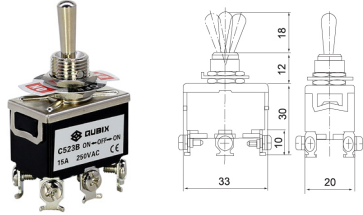

C511B

C512B

C513B

C521B

C522B

C523B

C5R11B

C5R12B

C5R13B

C5R21B

C5R22B

C5R23B

COW (Rainproof cap)

Toggle Switch

รุ่น (Model)	Pole	ขั้ว	Rated Current / Voltage	Kind of operation	Contact type	Terminal type
C511B	1P	2	15A / 250V	ON - OFF	Go - on	Screw type
C512B	1P	3	15A / 250V	ON - ON		
C513B	1P	3	15A / 250V	ON - OFF - ON		
C521B	2P	4	15A / 250V	ON - OFF		
C522B	2P	6	15A / 250V	ON - ON		
C523B	2P	6	15A / 250V	ON - OFF - ON		
C5R11B	1P	2	15A / 250V	ON - OFF	Spring return	
C5R12B	1P	3	15A / 250V	ON - ON		
C5R13B	1P	3	15A / 250V	ON - OFF - ON		
C5R21B	2P	4	15A / 250V	ON - OFF		
C5R22B	2P	6	15A / 250V	ON - ON		
C5R23B	2P	6	15A / 250V	ON - OFF - ON		
COW	Rainproof cap					