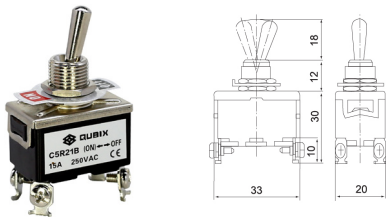

C511B

C512B

C513B

C521B

C522B

C523B

C5R11B

C5R12B

C5R13B

C5R21B

C5R22B

C5R23B

COW (Rainproof cap)

Toggle Switch

รุ่น (Model)	Pole	ขั้ว	Rated Current / Voltage	Kind of operation	Contact type	Terminal type
C511B	1P	2	15A / 250V	ON - OFF	Go - on	Screw type
C512B	1P	3	15A / 250V	ON - ON		
C513B	1P	3	15A / 250V	ON - OFF - ON		
C521B	2P	4	15A / 250V	ON - OFF		
C522B	2P	6	15A / 250V	ON - ON		
C523B	2P	6	15A / 250V	ON - OFF - ON		
C5R11B	1P	2	15A / 250V	ON - OFF	Spring return	
C5R12B	1P	3	15A / 250V	ON - ON		
C5R13B	1P	3	15A / 250V	ON - OFF - ON		
C5R21B	2P	4	15A / 250V	ON - OFF		
C5R22B	2P	6	15A / 250V	ON - ON		
C5R23B	2P	6	15A / 250V	ON - OFF - ON		
COW	Rainproof cap					