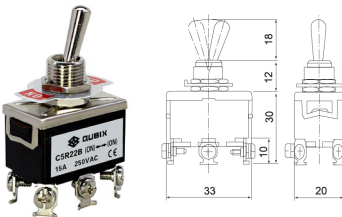

C511B

C512B

C513B

C521B

C522B

C523B

C5R11B

C5R12B

C5R13B

C5R21B

C5R22B

C5R23B

COW (Rainproof cap)

Toggle Switch

รุ่น (Model)	Pole	ขั้ว	Rated Current / Voltage	Kind of operation	Contact type	Terminal type
C511B	1P	2	15A / 250V	ON - OFF	Go - on	Screw type
C512B	1P	3	15A / 250V	ON - ON		
C513B	1P	3	15A / 250V	ON - OFF - ON		
C521B	2P	4	15A / 250V	ON - OFF		
C522B	2P	6	15A / 250V	ON - ON		
C523B	2P	6	15A / 250V	ON - OFF - ON		
C5R11B	1P	2	15A / 250V	ON - OFF	Spring return	
C5R12B	1P	3	15A / 250V	ON - ON		
C5R13B	1P	3	15A / 250V	ON - OFF - ON		
C5R21B	2P	4	15A / 250V	ON - OFF		
C5R22B	2P	6	15A / 250V	ON - ON		
C5R23B	2P	6	15A / 250V	ON - OFF - ON		
COW	Rainproof cap					