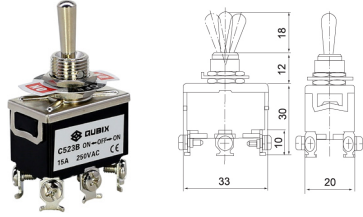

C511B

C512B

C513B

C521B

C522B

C523B

C5R11B

C5R12B

C5R13B

C5R21B

C5R22B

C5R23B

COW (Rainproof cap)

Toggle Switch

รุ่น (Model)	Pole	ขั้ว	Rated Current / Voltage	Kind of operation	Contact type	Terminal type
C511B	1P	2	15A / 250V	ON - OFF	Go - on	Screw type
C512B	1P	3	15A / 250V	ON - ON		
C513B	1P	3	15A / 250V	ON - OFF - ON		
C521B	2P	4	15A / 250V	ON - OFF		
C522B	2P	6	15A / 250V	ON - ON		
C523B	2P	6	15A / 250V	ON - OFF - ON		
C5R11B	1P	2	15A / 250V	ON - OFF	Spring return	
C5R12B	1P	3	15A / 250V	ON - ON		
C5R13B	1P	3	15A / 250V	ON - OFF - ON		
C5R21B	2P	4	15A / 250V	ON - OFF		
C5R22B	2P	6	15A / 250V	ON - ON		
C5R23B	2P	6	15A / 250V	ON - OFF - ON		
COW	Rainproof cap					