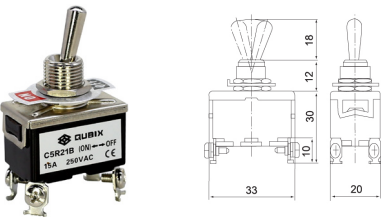

C511B

C512B

C513B

C521B

C522B

C523B

C5R11B

C5R12B

C5R13B

C5R21B

C5R22B

C5R23B

COW (Rainproof cap)

Toggle Switch

รุ่น (Model)	Pole	ขั้ว	Rated Current / Voltage	Kind of operation	Contact type	Terminal type
C511B	1P	2	15A / 250V	ON - OFF	Go - on	Screw type
C512B	1P	3	15A / 250V	ON - ON		
C513B	1P	3	15A / 250V	ON - OFF - ON		
C521B	2P	4	15A / 250V	ON - OFF		
C522B	2P	6	15A / 250V	ON - ON		
C523B	2P	6	15A / 250V	ON - OFF - ON		
C5R11B	1P	2	15A / 250V	ON - OFF	Spring return	
C5R12B	1P	3	15A / 250V	ON - ON		
C5R13B	1P	3	15A / 250V	ON - OFF - ON		
C5R21B	2P	4	15A / 250V	ON - OFF		
C5R22B	2P	6	15A / 250V	ON - ON		
C5R23B	2P	6	15A / 250V	ON - OFF - ON		
COW	Rainproof cap					