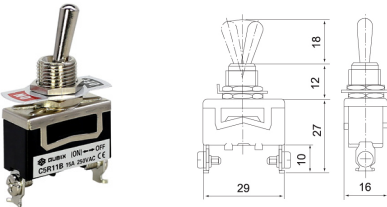

C511B

C512B

C513B

C521B

C522B

C523B

C5R11B

C5R12B

C5R13B

C5R21B

C5R22B

C5R23B

COW (Rainproof cap)

Toggle Switch

รุ่น (Model)	Pole	ขั้ว	Rated Current / Voltage	Kind of operation	Contact type	Terminal type
C511B	1P	2	15A / 250V	ON - OFF	Go - on	Screw type
C512B	1P	3	15A / 250V	ON - ON		
C513B	1P	3	15A / 250V	ON - OFF - ON		
C521B	2P	4	15A / 250V	ON - OFF		
C522B	2P	6	15A / 250V	ON - ON		
C523B	2P	6	15A / 250V	ON - OFF - ON		
C5R11B	1P	2	15A / 250V	ON - OFF	Spring return	
C5R12B	1P	3	15A / 250V	ON - ON		
C5R13B	1P	3	15A / 250V	ON - OFF - ON		
C5R21B	2P	4	15A / 250V	ON - OFF		
C5R22B	2P	6	15A / 250V	ON - ON		
C5R23B	2P	6	15A / 250V	ON - OFF - ON		
COW	Rainproof cap					