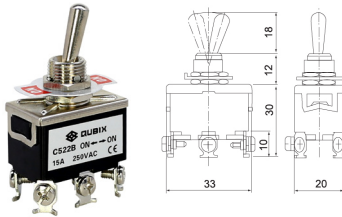

C511B

C512B

C513B

C521B

C522B

C523B

C5R11B

C5R12B

C5R13B

C5R21B

C5R22B

C5R23B

COW (Rainproof cap)

Toggle Switch

รุ่น (Model)	Pole	ขั้ว	Rated Current / Voltage	Kind of operation	Contact type	Terminal type
C511B	1P	2	15A / 250V	ON - OFF	Go - on	Screw type
C512B	1P	3	15A / 250V	ON - ON		
C513B	1P	3	15A / 250V	ON - OFF - ON		
C521B	2P	4	15A / 250V	ON - OFF		
C522B	2P	6	15A / 250V	ON - ON		
C523B	2P	6	15A / 250V	ON - OFF - ON		
C5R11B	1P	2	15A / 250V	ON - OFF	Spring return	
C5R12B	1P	3	15A / 250V	ON - ON		
C5R13B	1P	3	15A / 250V	ON - OFF - ON		
C5R21B	2P	4	15A / 250V	ON - OFF		
C5R22B	2P	6	15A / 250V	ON - ON		
C5R23B	2P	6	15A / 250V	ON - OFF - ON		
COW	Rainproof cap					