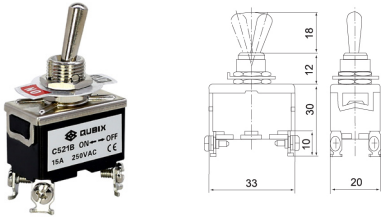

C511B

C512B

C513B

C521B

C522B

C523B

C5R11B

C5R12B

C5R13B

C5R21B

C5R22B

C5R23B

COW (Rainproof cap)

Toggle Switch

รุ่น (Model)	Pole	ขั้ว	Rated Current / Voltage	Kind of operation	Contact type	Terminal type
C511B	1P	2	15A / 250V	ON - OFF	Go - on	Screw type
C512B	1P	3	15A / 250V	ON - ON		
C513B	1P	3	15A / 250V	ON - OFF - ON		
C521B	2P	4	15A / 250V	ON - OFF		
C522B	2P	6	15A / 250V	ON - ON		
C523B	2P	6	15A / 250V	ON - OFF - ON		
C5R11B	1P	2	15A / 250V	ON - OFF	Spring return	
C5R12B	1P	3	15A / 250V	ON - ON		
C5R13B	1P	3	15A / 250V	ON - OFF - ON		
C5R21B	2P	4	15A / 250V	ON - OFF		
C5R22B	2P	6	15A / 250V	ON - ON		
C5R23B	2P	6	15A / 250V	ON - OFF - ON		
COW	Rainproof cap					