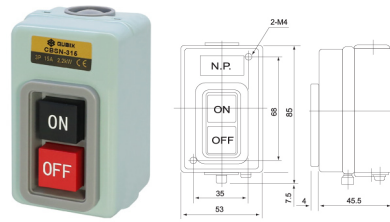

CBSN-310

CBSN-315

CBSN-330

CBSP-315

CBSP-330

CPB-2

CBSY-315

CBSY-330

CPB-3

CBSS-315

CBSS-330

| CBS / CPB Series |      |         |         |       |                |                  |          |
|------------------|------|---------|---------|-------|----------------|------------------|----------|
| รุ่น (Model)     | Pole | Rated   |         |       | Screw terminal | Mounting type    | Material |
|                  |      | Current | Voltage | KW    |                |                  |          |
| CBSN-310         | 3P   | 10A     | 600V    | 1.5KW | M3.5           | Surface mounting | Iron     |
| CBSN-315         | 3P   | 15A     | 600V    | 2.2KW | M4             |                  |          |
| CBSN-330         | 3P   | 30A     | 600V    | 3.7KW | M5             |                  |          |
| CBSP-315         | 3P   | 15A     | 600V    | 2.2KW | M4             | Surface mounting | Plastic  |
| CBSP-330         | 3P   | 30A     | 600V    | 3.7KW | M4             |                  |          |
| CBSY-315         | 3P   | 15A     | 600V    | 2.2KW | M4             | Flush mounting   | Iron     |
| CBSY-330         | 3P   | 30A     | 600V    | 3.7KW | M4             |                  |          |
| CBSS-315         | 3P   | 15A     | 600V    | 2.2KW | M3.5           |                  |          |
| CBSS-330         | 3P   | 30A     | 600V    | 3.7KW | M4             |                  |          |
| CPB-2            | -    | 3A      | 250Vac  | -     | M4             | Surface mounting | Plastic  |
| CPB-3            | -    | 3A      | 250Vac  | -     | M4             |                  |          |