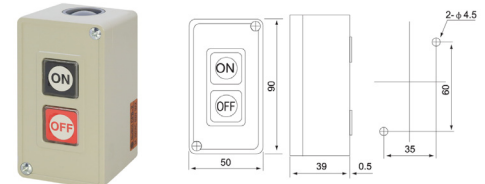

CBSN-310

CBSN-315

CBSN-330

CBSP-315

CBSP-330

CPB-2

CBSY-315

CBSY-330

CPB-3

CBSS-315

CBSS-330

| CBS / CPB Series |      |         |         |       |                |                  |          |
|------------------|------|---------|---------|-------|----------------|------------------|----------|
| รุ่น (Model)     | Pole | Rated   |         |       | Screw terminal | Mounting type    | Material |
|                  |      | Current | Voltage | KW    |                |                  |          |
| CBSN-310         | 3P   | 10A     | 600V    | 1.5KW | M3.5           | Surface mounting | Iron     |
| CBSN-315         | 3P   | 15A     | 600V    | 2.2KW | M4             |                  |          |
| CBSN-330         | 3P   | 30A     | 600V    | 3.7KW | M5             |                  |          |
| CBSP-315         | 3P   | 15A     | 600V    | 2.2KW | M4             | Surface mounting | Plastic  |
| CBSP-330         | 3P   | 30A     | 600V    | 3.7KW | M4             |                  |          |
| CBSY-315         | 3P   | 15A     | 600V    | 2.2KW | M4             | Flush mounting   | Iron     |
| CBSY-330         | 3P   | 30A     | 600V    | 3.7KW | M4             |                  |          |
| CBSS-315         | 3P   | 15A     | 600V    | 2.2KW | M3.5           |                  |          |
| CBSS-330         | 3P   | 30A     | 600V    | 3.7KW | M4             |                  |          |
| CPB-2            | -    | 3A      | 250Vac  | -     | M4             | Surface mounting | Plastic  |
| CPB-3            | -    | 3A      | 250Vac  | -     | M4             |                  |          |