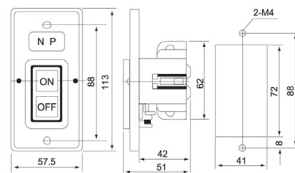

CBSN-310

CBSN-315

CBSN-330

CBSP-315

CBSP-330

CPB-2

CBSY-315

CBSY-330

CPB-3

CBSS-315

CBSS-330

| CBS / CPB Series |      |         |         |       |                |                  |          |
|------------------|------|---------|---------|-------|----------------|------------------|----------|
| รุ่น (Model)     | Pole | Rated   |         |       | Screw terminal | Mounting type    | Material |
|                  |      | Current | Voltage | KW    |                |                  |          |
| CBSN-310         | 3P   | 10A     | 600V    | 1.5KW | M3.5           | Surface mounting | Iron     |
| CBSN-315         | 3P   | 15A     | 600V    | 2.2KW | M4             |                  |          |
| CBSN-330         | 3P   | 30A     | 600V    | 3.7KW | M5             |                  |          |
| CBSP-315         | 3P   | 15A     | 600V    | 2.2KW | M4             | Surface mounting | Plastic  |
| CBSP-330         | 3P   | 30A     | 600V    | 3.7KW | M4             |                  |          |
| CBSY-315         | 3P   | 15A     | 600V    | 2.2KW | M4             | Flush mounting   | Iron     |
| CBSY-330         | 3P   | 30A     | 600V    | 3.7KW | M4             |                  |          |
| CBSS-315         | 3P   | 15A     | 600V    | 2.2KW | M3.5           |                  |          |
| CBSS-330         | 3P   | 30A     | 600V    | 3.7KW | M4             |                  |          |
| CPB-2            | -    | 3A      | 250Vac  | -     | M4             | Surface mounting | Plastic  |
| CPB-3            | -    | 3A      | 250Vac  | -     | M4             |                  |          |