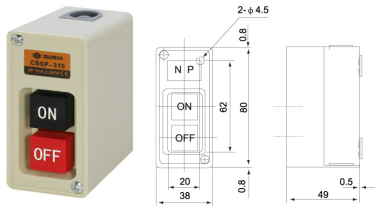

CBSN-310

CBSN-315

CBSN-330

CBSP-315

CBSP-330

CPB-2

CBSY-315

CBSY-330

CPB-3

CBSS-315

CBSS-330

| CBS / CPB Series |      |         |         |       |                |                  |          |
|------------------|------|---------|---------|-------|----------------|------------------|----------|
| รุ่น (Model)     | Pole | Rated   |         |       | Screw terminal | Mounting type    | Material |
|                  |      | Current | Voltage | KW    |                |                  |          |
| CBSN-310         | 3P   | 10A     | 600V    | 1.5KW | M3.5           | Surface mounting | Iron     |
| CBSN-315         | 3P   | 15A     | 600V    | 2.2KW | M4             |                  |          |
| CBSN-330         | 3P   | 30A     | 600V    | 3.7KW | M5             |                  |          |
| CBSP-315         | 3P   | 15A     | 600V    | 2.2KW | M4             | Surface mounting | Plastic  |
| CBSP-330         | 3P   | 30A     | 600V    | 3.7KW | M4             |                  |          |
| CBSY-315         | 3P   | 15A     | 600V    | 2.2KW | M4             | Flush mounting   | Iron     |
| CBSY-330         | 3P   | 30A     | 600V    | 3.7KW | M4             |                  |          |
| CBSS-315         | 3P   | 15A     | 600V    | 2.2KW | M3.5           |                  |          |
| CBSS-330         | 3P   | 30A     | 600V    | 3.7KW | M4             |                  |          |
| CPB-2            | -    | 3A      | 250Vac  | -     | M4             | Surface mounting | Plastic  |
| CPB-3            | -    | 3A      | 250Vac  | -     | M4             |                  |          |