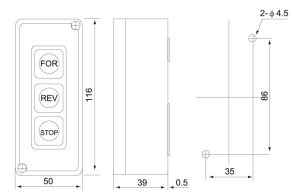

CPB-3

CBSS-315

CBSS-330

| CBS / CPB Series |      |         |         |       |                |                  |          |
|------------------|------|---------|---------|-------|----------------|------------------|----------|
| รุ่น (Model)     | Pole | Rated   |         |       | Screw terminal | Mounting type    | Material |
|                  |      | Current | Voltage | KW    |                |                  |          |
| CBSN-310         | 3P   | 10A     | 600V    | 1.5KW | M3.5           | Surface mounting | Iron     |
| CBSN-315         | 3P   | 15A     | 600V    | 2.2KW | M4             |                  |          |
| CBSN-330         | 3P   | 30A     | 600V    | 3.7KW | M5             |                  |          |
| CBSP-315         | 3P   | 15A     | 600V    | 2.2KW | M4             | Surface mounting | Plastic  |
| CBSP-330         | 3P   | 30A     | 600V    | 3.7KW | M4             |                  |          |
| CBSY-315         | 3P   | 15A     | 600V    | 2.2KW | M4             | Flush mounting   | Iron     |
| CBSY-330         | 3P   | 30A     | 600V    | 3.7KW | M4             |                  |          |
| CBSS-315         | 3P   | 15A     | 600V    | 2.2KW | M3.5           |                  |          |
| CBSS-330         | 3P   | 30A     | 600V    | 3.7KW | M4             |                  |          |
| CPB-2            | -    | 3A      | 250Vac  | -     | M4             | Surface mounting | Plastic  |
| CPB-3            | -    | 3A      | 250Vac  | -     | M4             |                  |          |