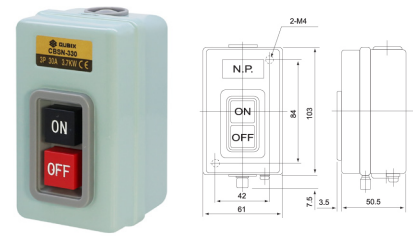

CBSN-310

CBSN-315

CBSN-330

CBSP-315

CBSP-330

CPB-2

CBSY-315

CBSY-330

CPB-3

CBSS-315

CBSS-330

| CBS / CPB Series |      |         |         |       |                |                  |          |
|------------------|------|---------|---------|-------|----------------|------------------|----------|
| รุ่น (Model)     | Pole | Rated   |         |       | Screw terminal | Mounting type    | Material |
|                  |      | Current | Voltage | KW    |                |                  |          |
| CBSN-310         | 3P   | 10A     | 600V    | 1.5KW | M3.5           | Surface mounting | Iron     |
| CBSN-315         | 3P   | 15A     | 600V    | 2.2KW | M4             |                  |          |
| CBSN-330         | 3P   | 30A     | 600V    | 3.7KW | M5             |                  |          |
| CBSP-315         | 3P   | 15A     | 600V    | 2.2KW | M4             | Surface mounting | Plastic  |
| CBSP-330         | 3P   | 30A     | 600V    | 3.7KW | M4             |                  |          |
| CBSY-315         | 3P   | 15A     | 600V    | 2.2KW | M4             | Flush mounting   | Iron     |
| CBSY-330         | 3P   | 30A     | 600V    | 3.7KW | M4             |                  |          |
| CBSS-315         | 3P   | 15A     | 600V    | 2.2KW | M3.5           |                  |          |
| CBSS-330         | 3P   | 30A     | 600V    | 3.7KW | M4             |                  |          |
| CPB-2            | -    | 3A      | 250Vac  | -     | M4             | Surface mounting | Plastic  |
| CPB-3            | -    | 3A      | 250Vac  | -     | M4             |                  |          |