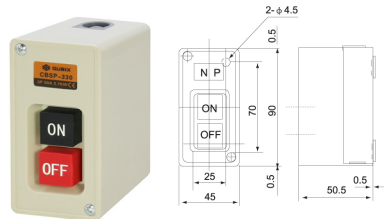

CBSN-310

CBSN-315

CBSN-330

CBSP-315

CBSP-330

CPB-2

CBSY-315

CBSY-330

CPB-3

CBSS-315

CBSS-330

| CBS / CPB Series |      |         |         |       |                |                  |          |
|------------------|------|---------|---------|-------|----------------|------------------|----------|
| รุ่น (Model)     | Pole | Rated   |         |       | Screw terminal | Mounting type    | Material |
|                  |      | Current | Voltage | KW    |                |                  |          |
| CBSN-310         | 3P   | 10A     | 600V    | 1.5KW | M3.5           | Surface mounting | Iron     |
| CBSN-315         | 3P   | 15A     | 600V    | 2.2KW | M4             |                  |          |
| CBSN-330         | 3P   | 30A     | 600V    | 3.7KW | M5             |                  |          |
| CBSP-315         | 3P   | 15A     | 600V    | 2.2KW | M4             | Surface mounting | Plastic  |
| CBSP-330         | 3P   | 30A     | 600V    | 3.7KW | M4             |                  |          |
| CBSY-315         | 3P   | 15A     | 600V    | 2.2KW | M4             | Flush mounting   | Iron     |
| CBSY-330         | 3P   | 30A     | 600V    | 3.7KW | M4             |                  |          |
| CBSS-315         | 3P   | 15A     | 600V    | 2.2KW | M3.5           |                  |          |
| CBSS-330         | 3P   | 30A     | 600V    | 3.7KW | M4             |                  |          |
| CPB-2            | -    | 3A      | 250Vac  | -     | M4             | Surface mounting | Plastic  |
| CPB-3            | -    | 3A      | 250Vac  | -     | M4             |                  |          |