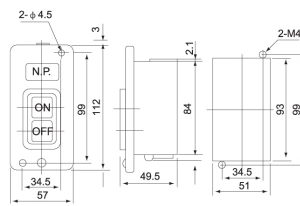

CPB-3

CBSS-315

CBSS-330

| CBS / CPB Series |      |         |         |       |                |                  |          |
|------------------|------|---------|---------|-------|----------------|------------------|----------|
| รุ่น (Model)     | Pole | Rated   |         |       | Screw terminal | Mounting type    | Material |
|                  |      | Current | Voltage | KW    |                |                  |          |
| CBSN-310         | 3P   | 10A     | 600V    | 1.5KW | M3.5           | Surface mounting | Iron     |
| CBSN-315         | 3P   | 15A     | 600V    | 2.2KW | M4             |                  |          |
| CBSN-330         | 3P   | 30A     | 600V    | 3.7KW | M5             |                  |          |
| CBSP-315         | 3P   | 15A     | 600V    | 2.2KW | M4             | Surface mounting | Plastic  |
| CBSP-330         | 3P   | 30A     | 600V    | 3.7KW | M4             |                  |          |
| CBSY-315         | 3P   | 15A     | 600V    | 2.2KW | M4             | Flush mounting   | Iron     |
| CBSY-330         | 3P   | 30A     | 600V    | 3.7KW | M4             |                  |          |
| CBSS-315         | 3P   | 15A     | 600V    | 2.2KW | M3.5           |                  |          |
| CBSS-330         | 3P   | 30A     | 600V    | 3.7KW | M4             |                  |          |
| CPB-2            | -    | 3A      | 250Vac  | -     | M4             | Surface mounting | Plastic  |
| CPB-3            | -    | 3A      | 250Vac  | -     | M4             |                  |          |