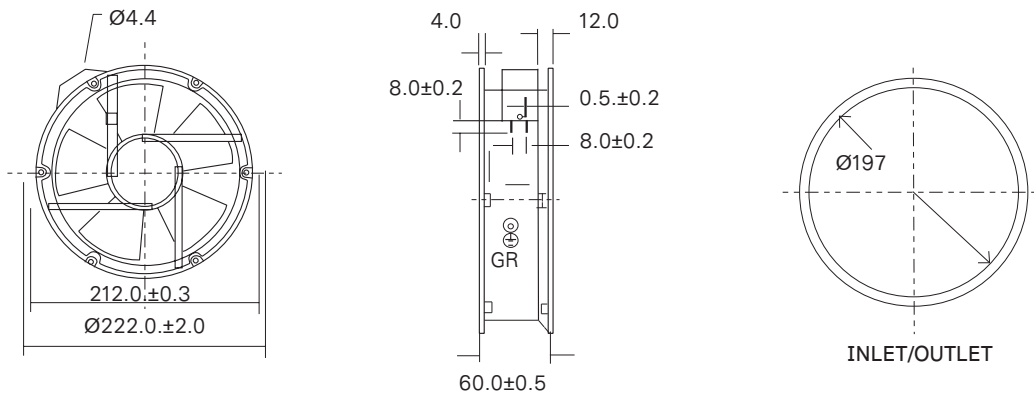

GENERAL SPECIFICATIONS

FRAME SIZE : 222x60mm.
HOUSING : ALUMINIUM ALLOY
IMPELLER : PBT THERMOPLASTIC UL94V-0
BEARING TYPE : BALL BEARING
OPERATION TEMPERATURE : -10°C - +65°C
RELATIVE HUMIDITY : 35% ~ 85%
MOTOR : **CAPACITOR-RUN INDUCTION MOTOR**
IMPEDANCE PROTECTED

WB226H5PC...

* หน่วย : mm. *

MODEL	VOLTAGE (V)	FREQ (HZ)	CURRENT (A)	POWER (W)	SPEED (RPM)	NOISE (DBA)	AIRFLOW (CFM)
WB226H5PC-A1L-G	100-125vac	50/60	0.42/0.46	50/60	2800/3100	55/67	430/485
WB226H5PC-A2L-G	200-240vac	50/60	0.25/0.26	50/60	2800/3100	55/67	430/485