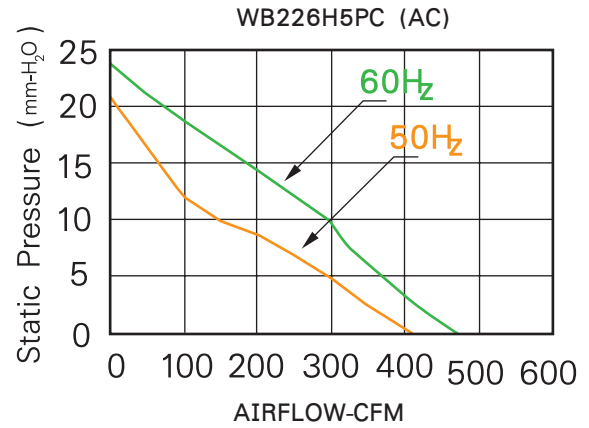

GENERAL SPECIFICATIONS

FRAME SIZE : 222x60mm.
HOUSING : ALUMINIUM ALLOY
IMPELLER : PBT THERMOPLASTIC UL94V-0
BEARING TYPE : BALL BEARING
OPERATION TEMPERATURE : -10°C - +65°C
RELATIVE HUMIDITY : 35% ~ 85%
MOTOR : **CAPACITOR-RUN INDUCTION MOTOR**
IMPEDANCE PROTECTED

WB226H5PC...

* หน่วย : mm. *

MODEL	VOLTAGE (V)	FREQ (HZ)	CURRENT (A)	POWER (W)	SPEED (RPM)	NOISE (DBA)	AIRFLOW (CFM)
WB226H5PC-A1L-G	100-125vac	50/60	0.42/0.46	50/60	2800/3100	55/67	430/485
WB226H5PC-A2L-G	200-240vac	50/60	0.25/0.26	50/60	2800/3100	55/67	430/485